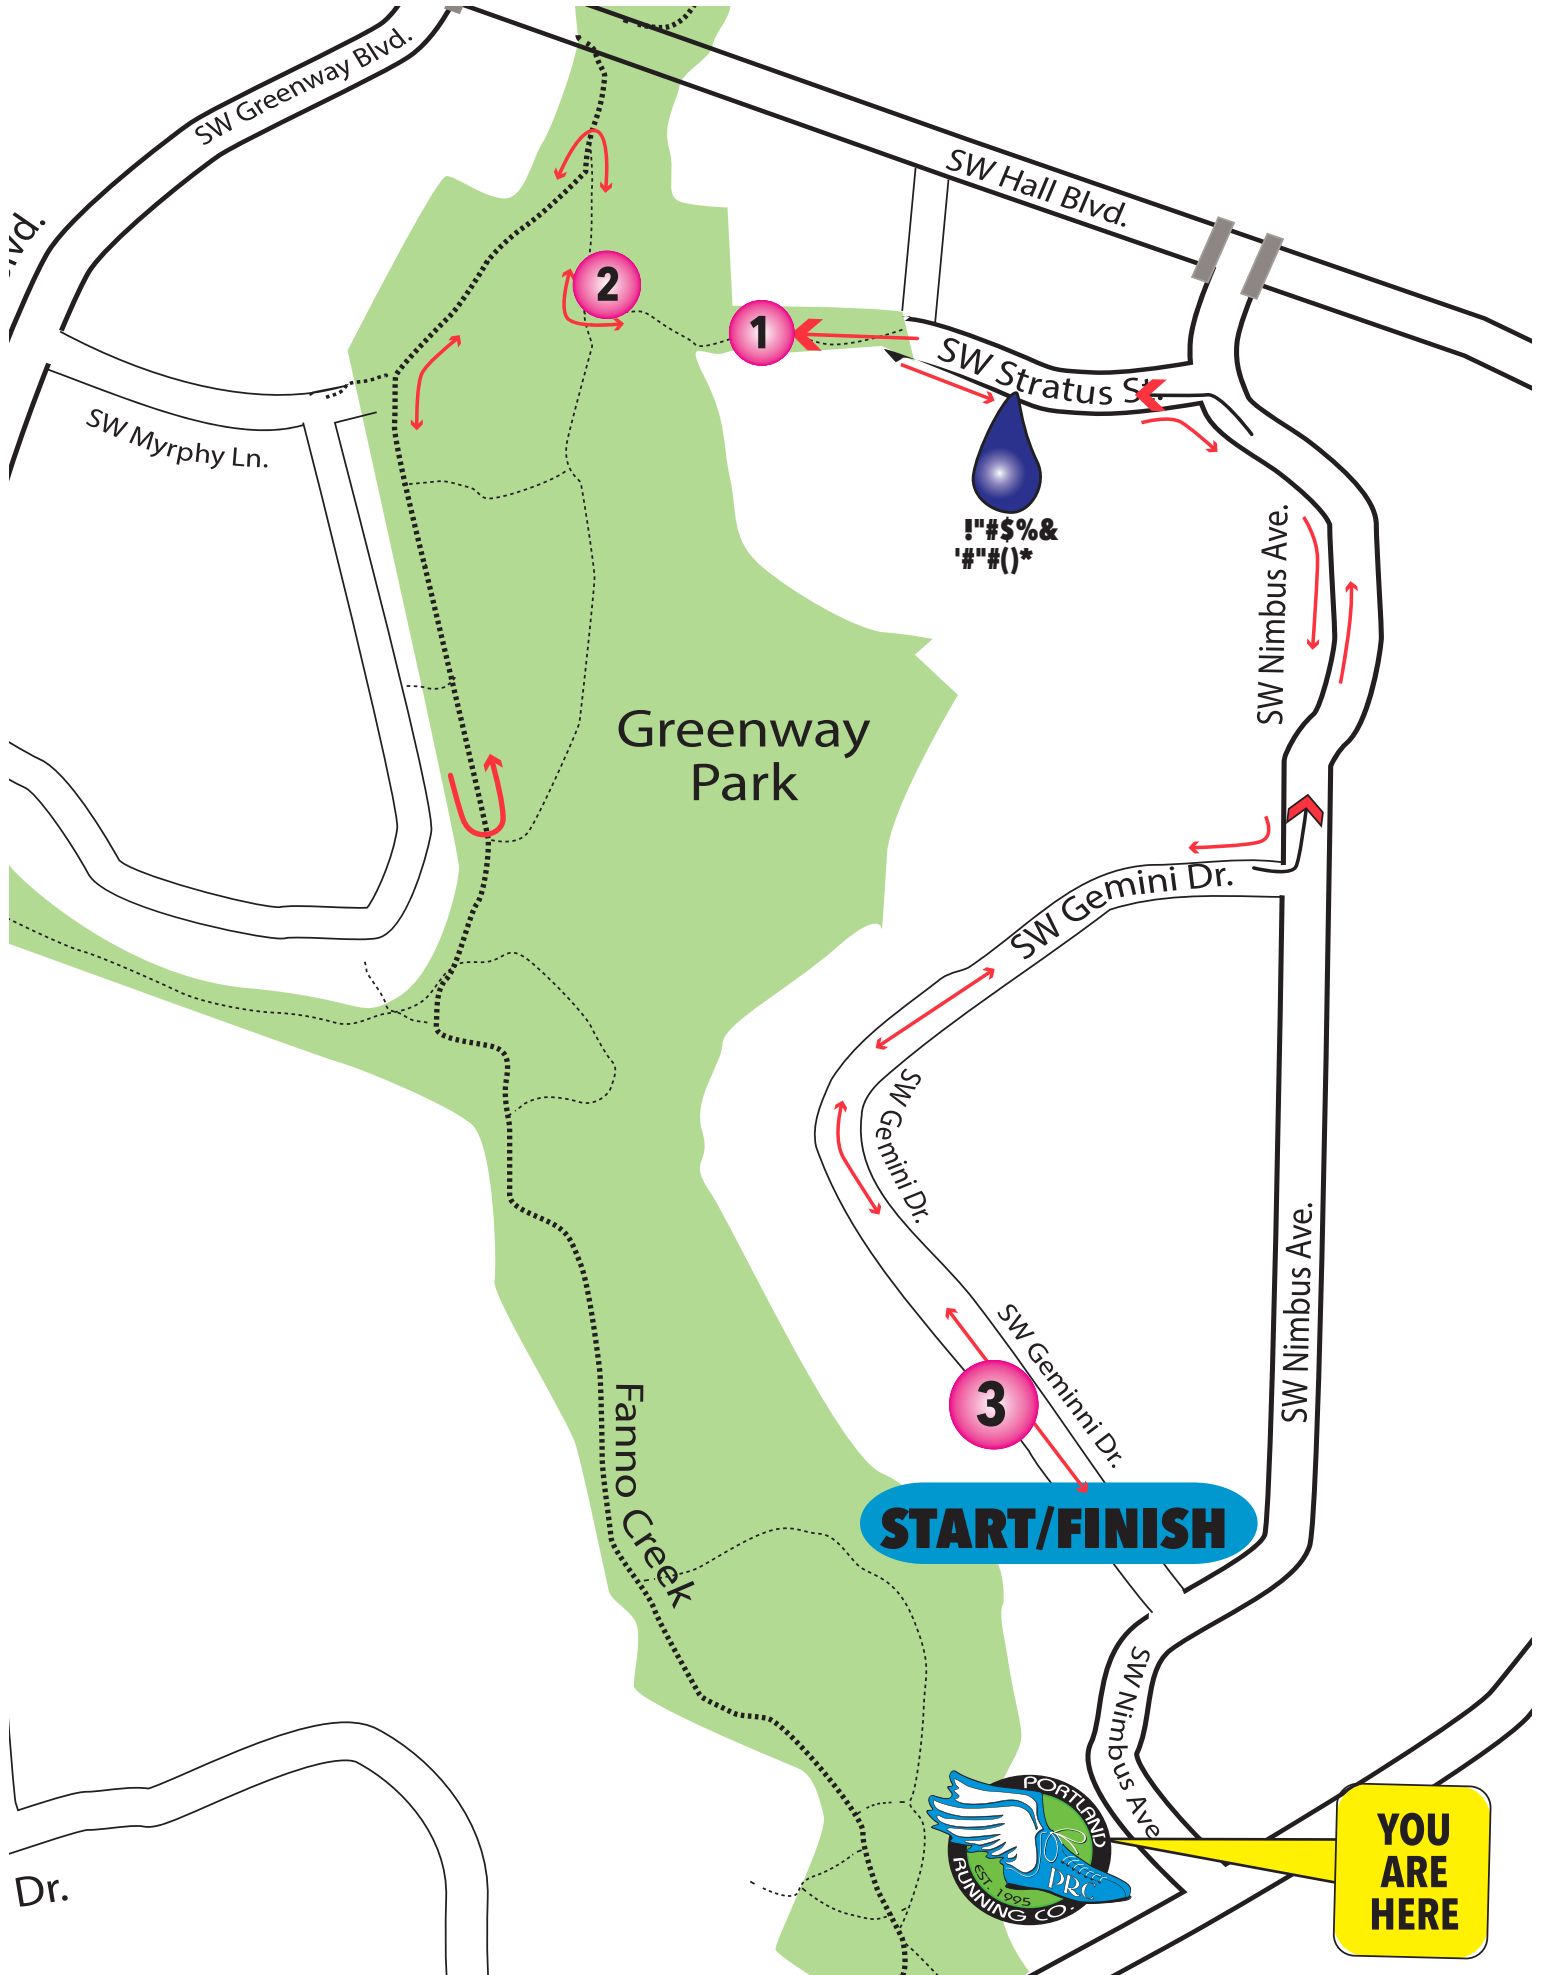

PRC 5K - Fanno Creek via SW Gemini

START/FINISH

YOU ARE HERE