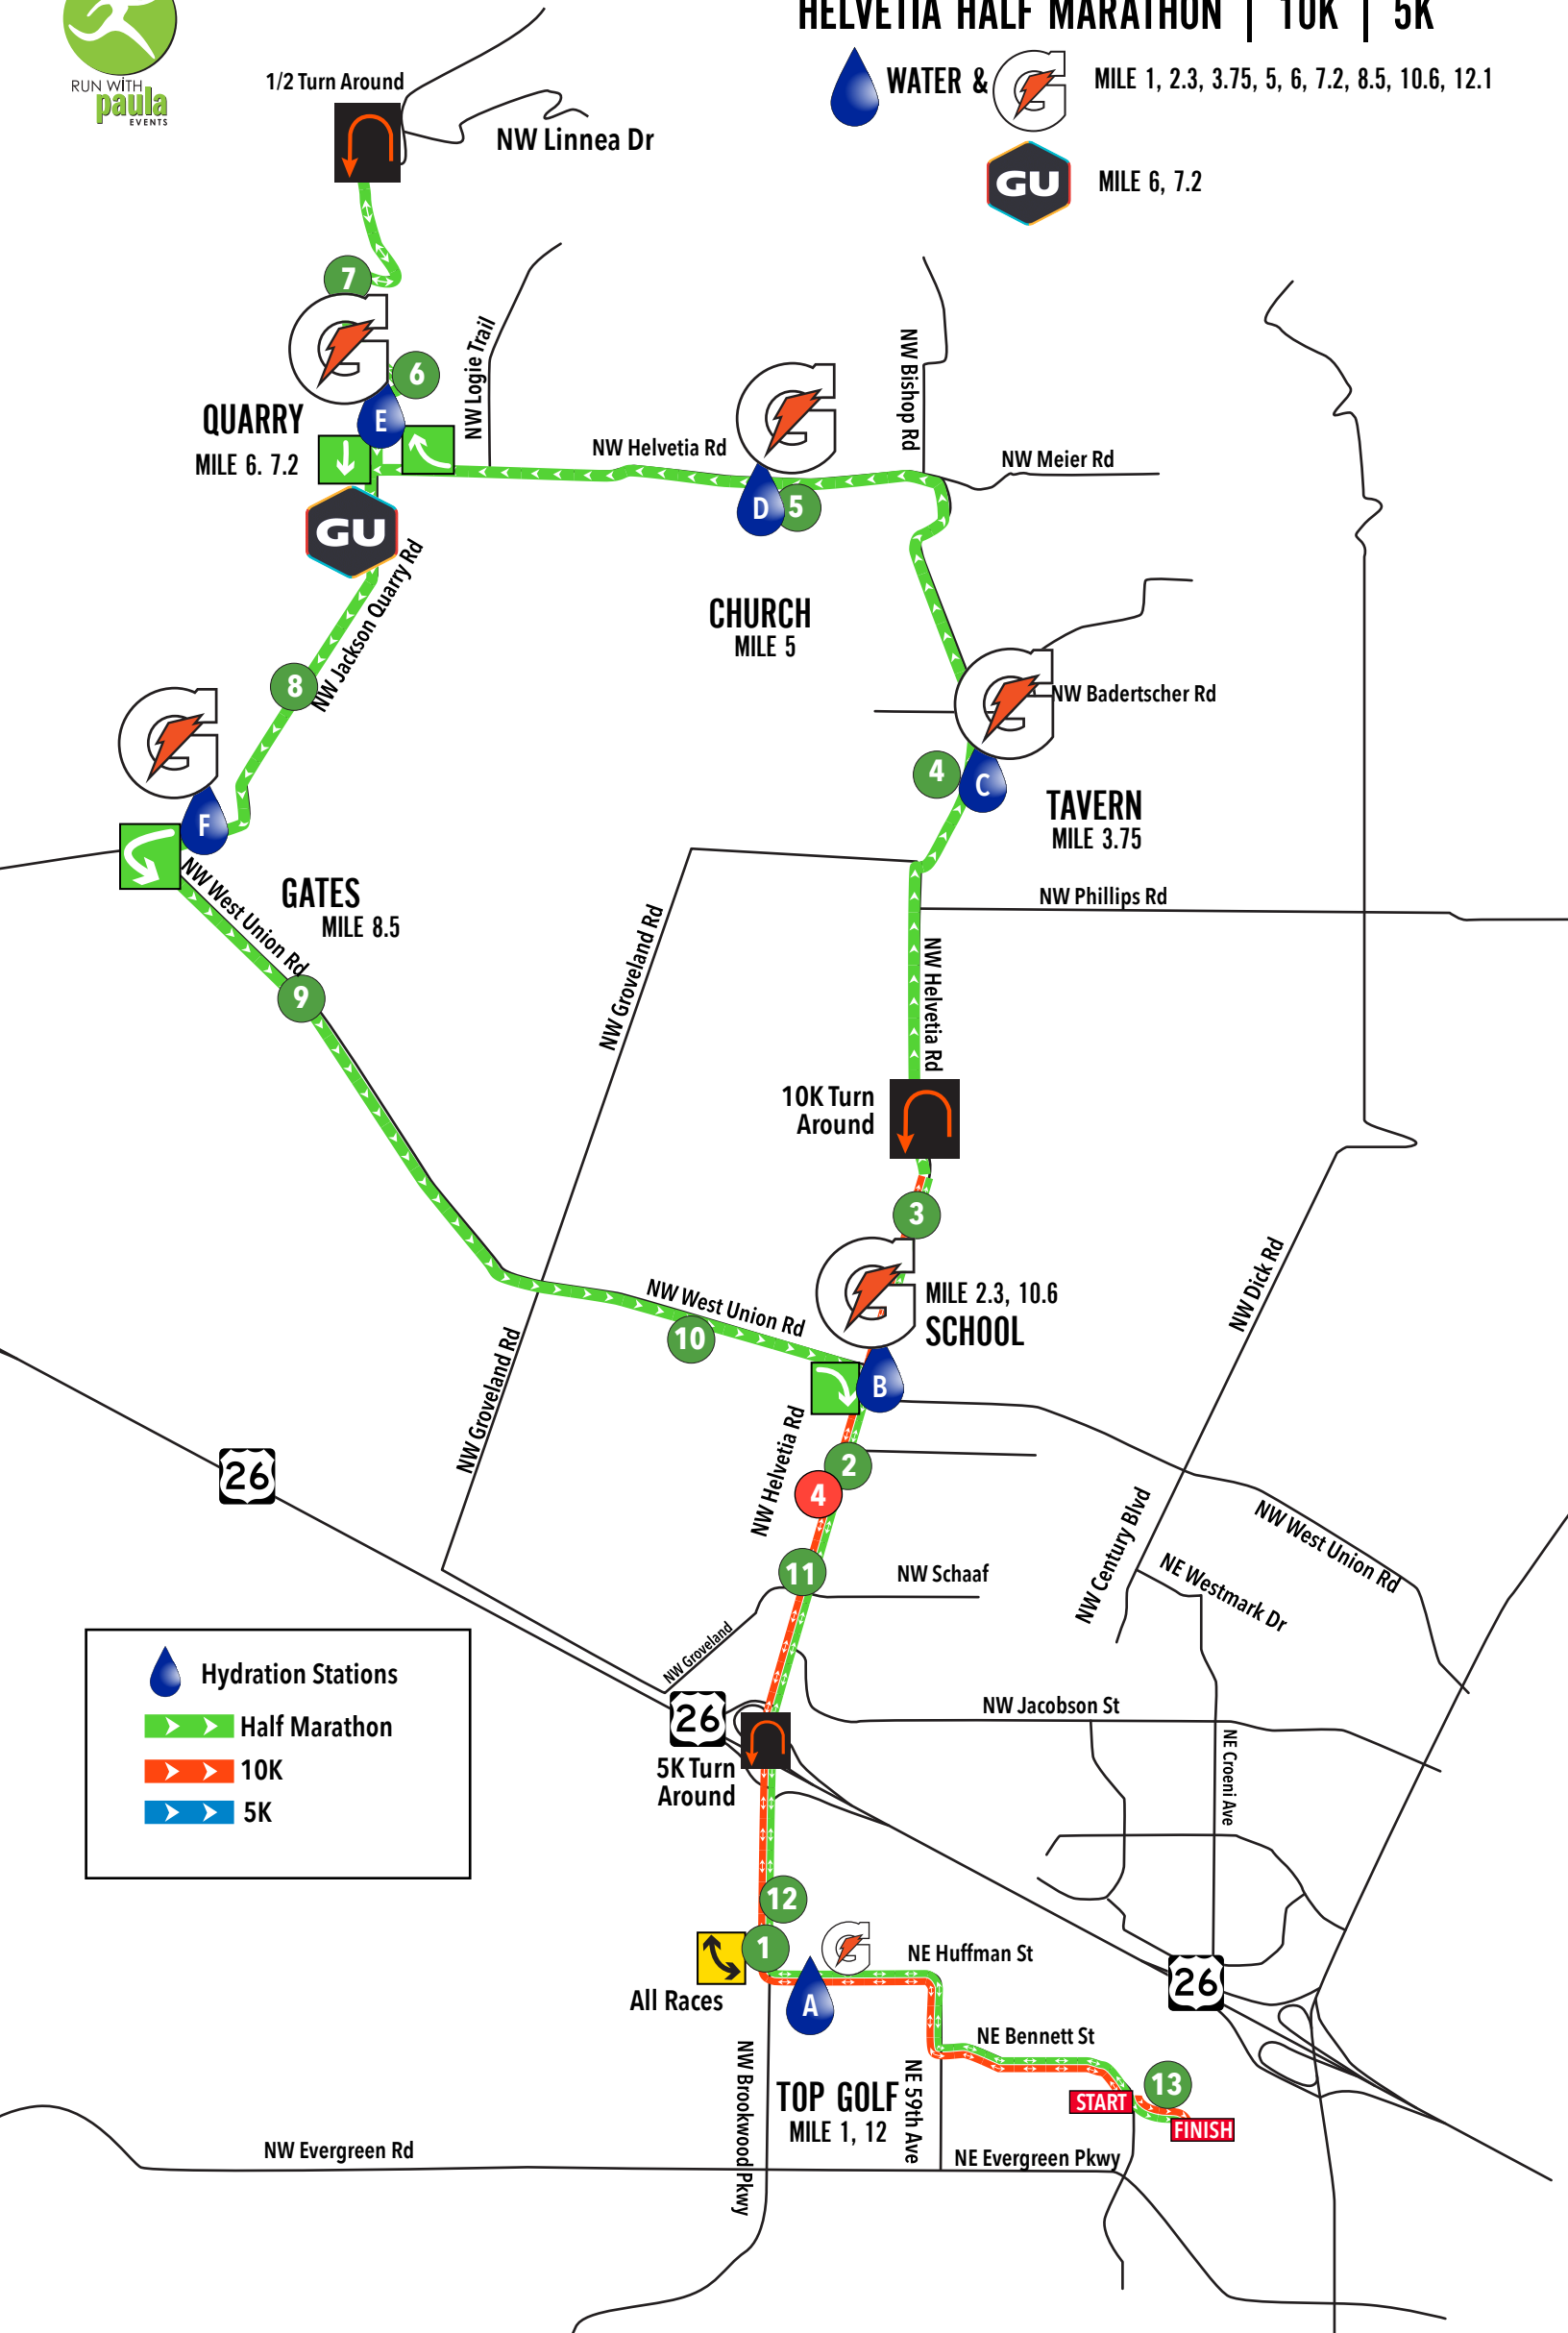

HELVETIA HALF MARATHON | 10K | 5K

WATER & MILE 1, 2.3, 3.75, 5, 6, 7.2, 8.5, 10.6, 12.1

MILE 6, 7.2

- Hydration Stations
- Half Marathon
- 10K
- 5K

1/2 Turn Around
NW Linnea Dr

QUARRY
MILE 6.72

CHURCH
MILE 5

TAVERN
MILE 3.75

GATES
MILE 8.5

SCHOOL
MILE 2.3, 10.6

10K Turn Around

5K Turn Around

TOP GOLF
MILE 1, 12

START FINISH

26

26

START	Head northwest on NW 229th Ave/NE Century Blvd
0.35 mi	Head west on NE Bennett St toward NE 59th Ave
0.43 mi	Turn right onto NE 59th Ave
0.57 mi	Continue onto NE Huffman St
0.95 mi	AID STATION A: TOP GOLF (Outbound)
0.97 mi	Head north on NW Brookwood Pkwy
1.24 mi	Head north on NW Brookwood Pkwy
1.41 mi	NW Brookwood Pkwy: Hwy 26 Overpass
1.69 mi	NW Helvetia Rd. / NE Jacobson St
2.33 mi	AID STATION B- West Union Elementary EAST
2.34 mi	NW Helvetia Rd / NW West Union Rd
3.42 mi	NW Helvetia Rd / NW Phillips Rd
3.76 mi	AID STATION C: HELVETIA TAVERN
4.55 mi	NW Helvetia Rd / NW Bishop Rd
4.92 mi	AID STATION D: Helvetia Church
5.54 mi	NW Helvetia Rd / NW Logie Trail
5.79 mi	RIGHT at NW Helvetia Rd / NW Jackson School Rd
5.80 mi	AID STATION E: Jackson Quarry Rd
6.61 mi	TURN AROUND on NW Jackson Quarry Rd.
7.43 mi	AID STATION E: Jackson Quarry Rd
7.44 mi	Straight to continue on NW Jackson Quarry Rd
8.53 mi	AID STATION F: NW Jackson Quarry/West Union: Gates Farm
8.55 mi	LEFT onto NW West Union Rd
10.44 mi	AID STATION G: West Union Elementary School (WEST)
10.61 mi	Slight right onto NW Helvetia Rd
11.65 mi	Continue onto NW Brookwood Pkwy
11.73 mi	Head south on NW Brookwood Pkwy
12.27 mi	LEFT onto NE Huffman St
12.28 mi	AID STATION A: TOP GOLF (Inbound)
12.64 mi	Continue onto NE 59th Ave
12.78 mi	Turn left onto NE Bennett St
13.01 mi	Head south on NE Century Blvd-Enter Ron Tonkin Field
13.11 mi	FINISH on Ron Tonkin Field

HALF MARATHON ELEVATION CHART

HELVETIA:10K MAP

 Hydration Stations
 10K

All Races  1 NE Huffman St

START **FINISH**

HELVETIA: 5K MAP