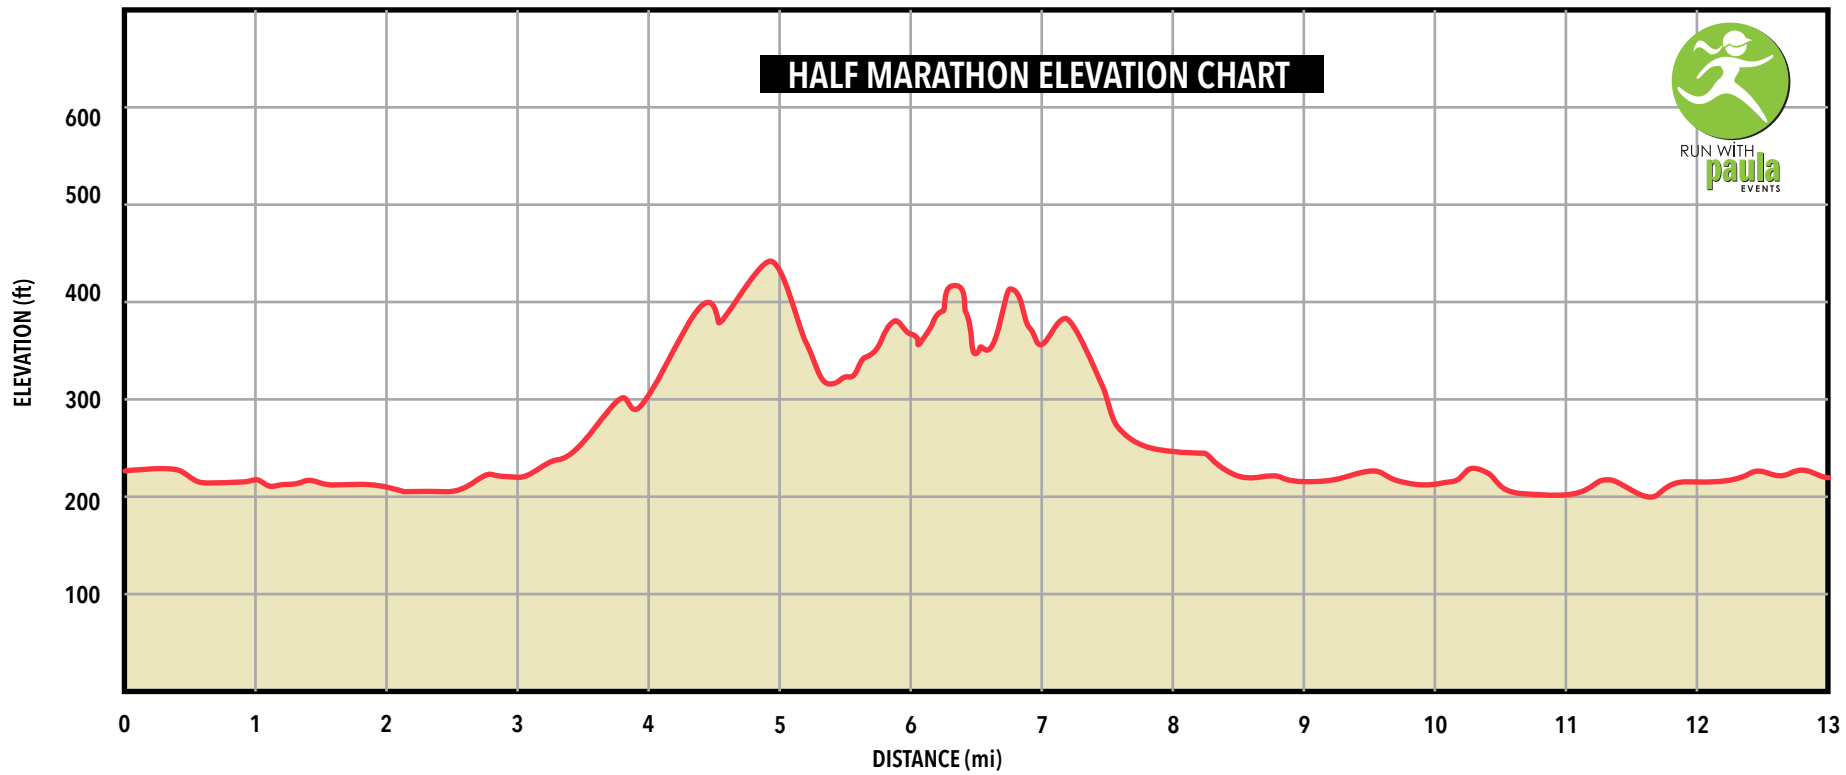

TAVERN
MILE 3.75

GATES
MILE 8.5

SCHOOL
MILE 2.3, 10.6

10K Turn Around

5K Turn Around

TOP GOLF
MILE 1, 12

START FINISH

26

HALF MARATHON ELEVATION CHART

HELVETIA:10K MAP

 Hydration Stations
 10K

All Races  1 NE Huffman St

START **FINISH**

HELVETIA: 5K MAP